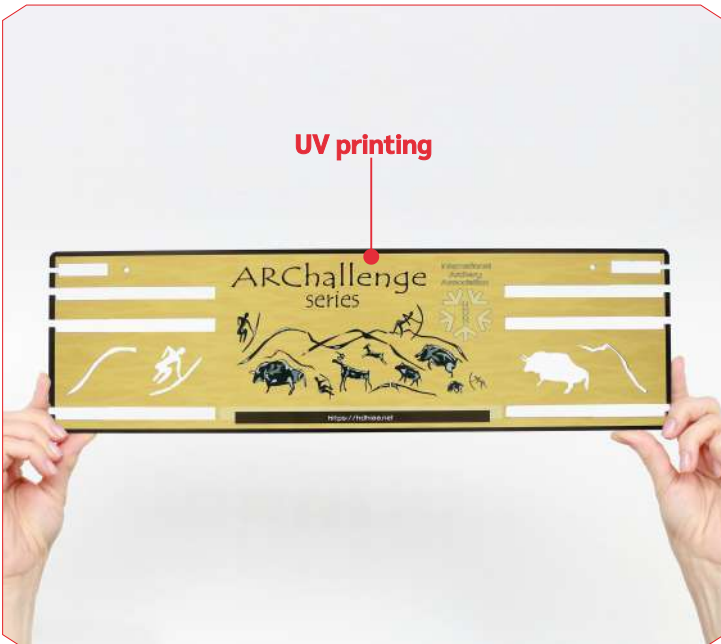

UV printing