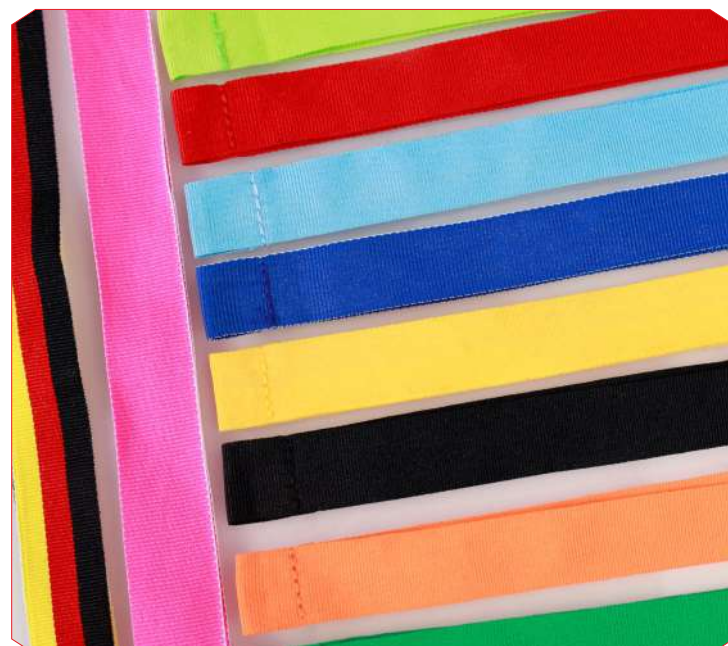

STANDARD

- woven polyester
- sewed and attached to the medal
- width: 20 mm
- 20 different colours
- available in stock

Ribbons and Lanyards

winmedal.eu

MEDAL HANGERS

Medal Hangers

- any shape and text
- available in 10 colours
- addition of UV printing possible
- approximate size: 400 x 100 mm
- complete with a mounting kit
- minimum order 5 pcs
- production time up to 2 weeks